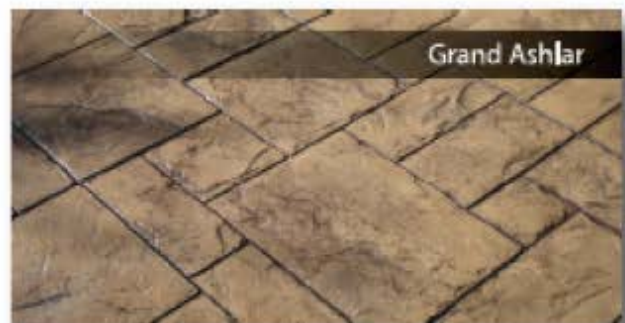

Grand Ashlar

Color Hardener: Mojave | **Release Color:** Mocha